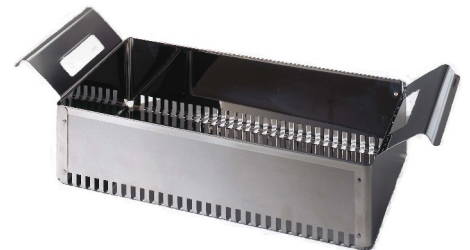

**Notes**

High polish stainless steel basket with solid bottom and ends - perforated sides. Easy grip handles are form fitted to allow a snug fit with cover.  
Dimensions: 16.0 x 9.0 x 5.75 in. (40.64 x 22.86 x 14.60 cm)

# Catalog : JEWELRY

**Product:**

SS6A-TUB118  
BASKET, STAINLESS STEEL 32 QUART

**Price:** \$262.50      **UM:** EA

**Notes**

High polish stainless steel basket with solid bottom and ends - perforated sides. Easy grip handles are form fitted to allow a snug fit with cover. Dimensions: 17.0 x 10.0 x 7.0 in. (43.18 x 25.4 x 17.78 cm)

**Product:**

SS6A-TUB126  
BASKET, STAINLESS STEEL 10 QUART

**Price:** \$131.25      **UM:** EA

**Notes**

High polish stainless steel basket with solid bottom and ends - perforated sides. Easy grip handles are form fitted to allow a snug fit with cover. Dimensions: 9.63 x 7.38 x 5.12 in. (24.46 x 18.74 x 13.00 cm)

**Product:**

SS6A-TUB134  
BASKET, STAINLESS STEEL 4 QUART

**Price:** \$94.50      **UM:** EA

**Notes**

High polish stainless steel basket with solid bottom and ends - perforated sides. Easy grip handles are form fitted to allow a snug fit with cover. Dimensions: 9.5 x 5.0 x 3.75 in. (24.13 x 12.7 x 9.52 cm)