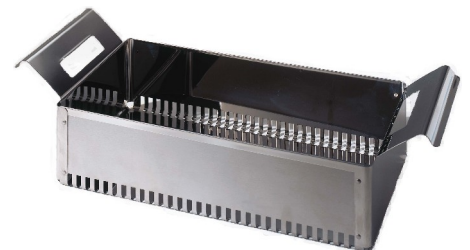

**Product:**

SS6A-TUB144  
BASKET, STAINLESS STEEL 3 QUART

**Price:** \$91.35      **UM:** EA

**Notes**

High polish stainless steel basket with solid bottom and ends - perforated sides. Easy grip handles are form fitted to allow a snug fit with cover. Dimensions: 8.0 x 4.25 x 3.50 in. (20.32 x 10.79 x 8.89 cm)

**Product:**

SS6A-TUB164  
BASKET, STAINLESS STEEL 2 QUART

**Price:** \$73.50      **UM:** EA

**Notes**

High polish stainless steel basket with solid bottom and ends - perforated sides. Easy grip handles are form fitted to allow a snug fit with cover. Dimensions: 4.75 x 4.25 x 3.0 in. (12.06 x 10.79 x 7.62 cm)