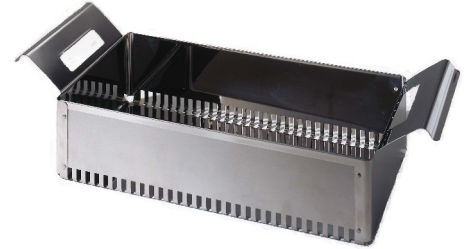

**Product:**

SS6A-TUB164  
BASKET, STAINLESS STEEL 2 QUART

**Price:** \$73.50      **UM:** EA

**Notes**

High polish stainless steel basket with solid bottom and ends - perforated sides. Easy grip handles are form fitted to allow a snug fit with cover. Dimensions: 4.75 x 4.25 x 3.0 in. (12.06 x 10.79 x 7.62 cm)

# Catalog : JEWELRY

**Product:**

SS6A-TUB192  
BASKET, STAINLESS STEEL 1 PINT

**Price:** \$57.75      **UM:** EA

**Notes**

High polish stainless steel basket with solid bottom and ends - perforated sides. Easy grip handles are form fitted to allow a snug fit with cover.  
Dimensions: 4.75 x 2.5 x 2.25 in. (12.06 x 6.35 x 5.71 cm)

**Product:**

SS6A-TUB236  
BASKET, STAINLESS STEEL 14 QUART

**Price:** \$189.00      **UM:** EA

**Notes**

High polish stainless steel basket with solid bottom and ends - perforated sides. Easy grip handles are form fitted to allow a snug fit with cover.  
Dimensions: 9.5 x 11.25 x 5.75 in. (24.13 x 28.58 x 14.60 cm)