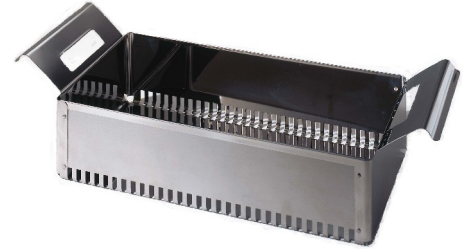

**Product:**

SS6A-TUB134  
BASKET, STAINLESS STEEL 4 QUART

**Price:** \$94.50      **UM:** EA

**Notes**

High polish stainless steel basket with solid bottom and ends - perforated sides. Easy grip handles are form fitted to allow a snug fit with cover. Dimensions: 9.5 x 5.0 x 3.75 in. (24.13 x 12.7 x 9.52 cm)

# Catalog : JEWELRY

**Product:**

SS6A-TUB136  
BASKET, STAINLESS STEEL 6 QUART

**Price:** \$105.00      **UM:** EA

**Notes**

High polish stainless steel basket with solid bottom and ends - perforated sides. Easy grip handles are form fitted to allow a snug fit with cover. Dimensions: 9.75 x 4.75 x 4.87 in. (24.76 x 12.06 x 12.37 cm)

**Product:**

SS6A-TUB144  
BASKET, STAINLESS STEEL 3 QUART

**Price:** \$91.35      **UM:** EA

**Notes**

High polish stainless steel basket with solid bottom and ends - perforated sides. Easy grip handles are form fitted to allow a snug fit with cover. Dimensions: 8.0 x 4.25 x 3.50 in. (20.32 x 10.79 x 8.89 cm)