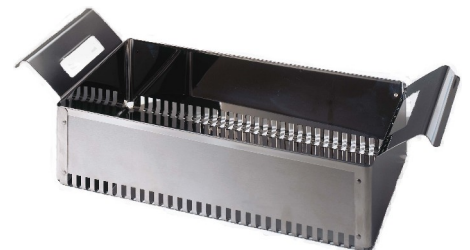

# Catalog : JEWELRY

**Product:**

SS6A-TUB118  
BASKET, STAINLESS STEEL 32 QUART

**Price:** \$262.50      **UM:** EA

**Notes**

High polish stainless steel basket with solid bottom and ends - perforated sides. Easy grip handles are form fitted to allow a snug fit with cover. Dimensions: 17.0 x 10.0 x 7.0 in. (43.18 x 25.4 x 17.78 cm)

**Product:**

SS6A-TUB126  
BASKET, STAINLESS STEEL 10 QUART

**Price:** \$131.25      **UM:** EA

**Notes**

High polish stainless steel basket with solid bottom and ends - perforated sides. Easy grip handles are form fitted to allow a snug fit with cover. Dimensions: 9.63 x 7.38 x 5.12 in. (24.46 x 18.74 x 13.00 cm)

**Product:**

SS6A-TUB134  
BASKET, STAINLESS STEEL 4 QUART

**Price:** \$94.50      **UM:** EA

**Notes**

High polish stainless steel basket with solid bottom and ends - perforated sides. Easy grip handles are form fitted to allow a snug fit with cover. Dimensions: 9.5 x 5.0 x 3.75 in. (24.13 x 12.7 x 9.52 cm)