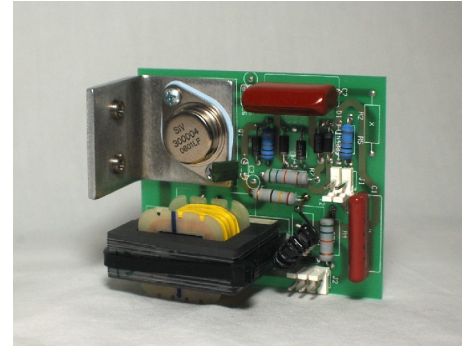

Catalog : JEWELRY

Product:

SS8G-PCA120
GENERATOR BOARD, ACOUSTI-PULSE 65120

Price: $125.00   **UM:** EA

Notes