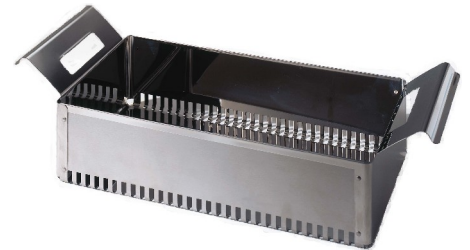

Notes

High polish stainless steel basket with solid bottom and ends - perforated sides. Easy grip handles are form fitted to allow a snug fit with cover. Dimensions: 8.0 x 4.25 x 3.50 in. (20.32 x 10.79 x 8.89 cm)