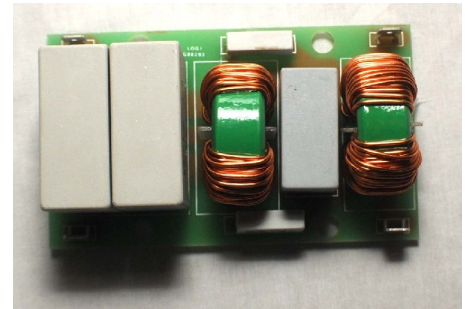

Catalog : JEWELRY

Product:

SS4D-DSA500
DRAIN SCREEN, 1/2 INCH TANK SCREEN

Price: $20.00   **UM:** PK

Notes

INSIDE TANK SCREEN FOR 1/2 DRAIN - (PACKAGE/2)

Product:

SS8E-EMC435
RFI/EMI CIRCUIT ASSEMBLY, SS SERIES 5 AMP

Price: $175.00   **UM:** EA

Notes

Product:

SS8G-PCA080
GENERATOR BOARD, ACOUSTI-PULSE 6580

Price: $125.00   **UM:** EA

Notes