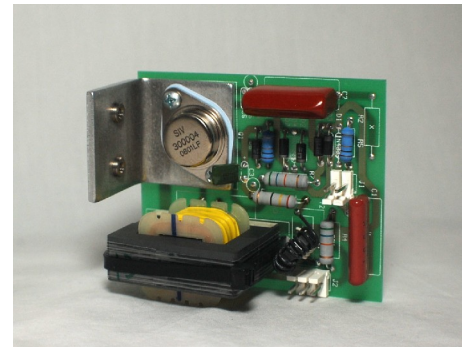

Product:

SS8G-PCA130
GENERATOR BOARD, ACOUSTI-PULSE 65130

Price: $125.00   **UM:** EA

Notes