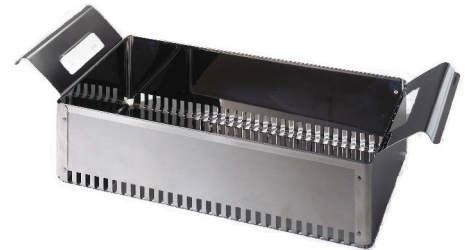

**Product:**

SS6A-TUB164  
BASKET, STAINLESS STEEL 2 QUART

**Price:** \$73.50      **UM:** EA

**Notes**

High polish stainless steel basket with solid bottom and ends - perforated sides. Easy grip handles are form fitted to allow a snug fit with cover. Dimensions: 4.75 x 4.25 x 3.0 in. (12.06 x 10.79 x 7.62 cm)

# Catalog : JEWELRY

**Product:**

SS6A-TUB192  
BASKET, STAINLESS STEEL 1 PINT

**Price:** \$57.75      **UM:** EA

**Notes**

High polish stainless steel basket with solid bottom and ends - perforated sides. Easy grip handles are form fitted to allow a snug fit with cover.  
Dimensions: 4.75 x 2.5 x 2.25 in. (12.06 x 6.35 x 5.71 cm)

**Product:**

SS6A-TUB236  
BASKET, STAINLESS STEEL 14 QUART

**Price:** \$189.00      **UM:** EA

**Notes**

High polish stainless steel basket with solid bottom and ends - perforated sides. Easy grip handles are form fitted to allow a snug fit with cover.  
Dimensions: 9.5 x 11.25 x 5.75 in. (24.13 x 28.58 x 14.60 cm)