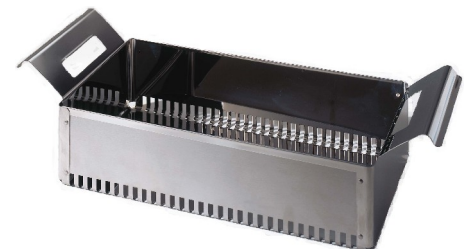

## Grouping: 600 ACCESSORIES

**Product:**

CNB-GP20  
GENERAL PURPOSE CLEANING POWDER, 20 PACK BOX

**Price:** \$29.95  
**UM:** EA

**Notes****Product:**

SS6A-TUB116  
BASKET, STAINLESS STEEL 22 QUART

**Price:** \$236.25  
**UM:** EA

**Notes**

High polish stainless steel basket with solid bottom and ends - perforated sides. Easy grip handles are form fitted to allow a snug fit with cover.  
Dimensions: 16.0 x 9.0 x 5.75 in. (40.64 x 22.86 x 14.60 cm)