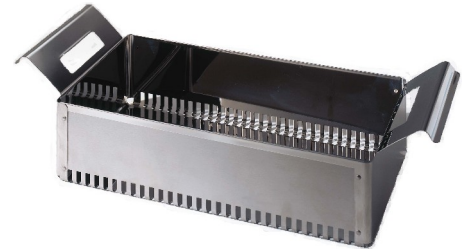

**Notes**

High polish stainless steel basket with solid bottom and ends - perforated sides. Easy grip handles are form fitted to allow a snug fit with cover.  
Dimensions: 16.0 x 9.0 x 5.75 in. (40.64 x 22.86 x 14.60 cm)

# Catalog : JEWELRY

**Product:**

SS6A-TUB118  
BASKET, STAINLESS STEEL 32 QUART

**Price:** \$262.50      **UM:** EA

**Notes**

High polish stainless steel basket with solid bottom and ends - perforated sides. Easy grip handles are form fitted to allow a snug fit with cover. Dimensions: 17.0 x 10.0 x 7.0 in. (43.18 x 25.4 x 17.78 cm)

**Product:**

SS6A-TUB126  
BASKET, STAINLESS STEEL 10 QUART

**Price:** \$131.25      **UM:** EA

**Notes**

High polish stainless steel basket with solid bottom and ends - perforated sides. Easy grip handles are form fitted to allow a snug fit with cover. Dimensions: 9.63 x 7.38 x 5.12 in. (24.46 x 18.74 x 13.00 cm)

**Product:**

SS6A-TUB134  
BASKET, STAINLESS STEEL 4 QUART

**Price:** \$94.50      **UM:** EA

**Notes**

High polish stainless steel basket with solid bottom and ends - perforated sides. Easy grip handles are form fitted to allow a snug fit with cover. Dimensions: 9.5 x 5.0 x 3.75 in. (24.13 x 12.7 x 9.52 cm)